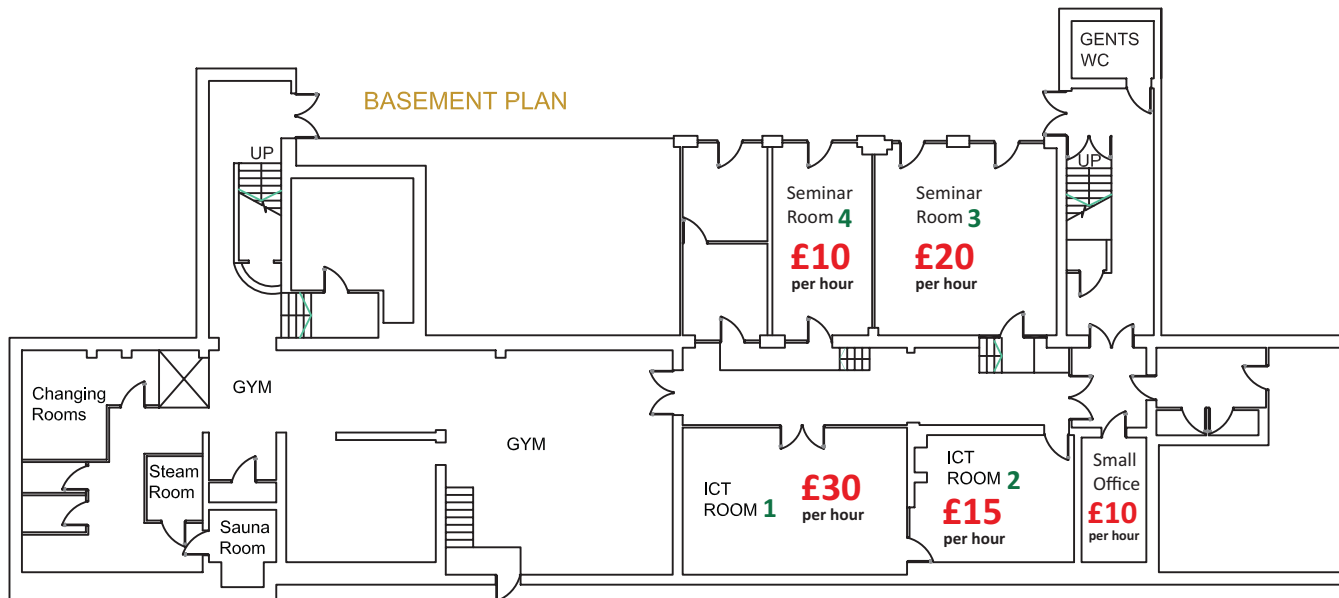

# HALL & ROOM

PRICES & LAYOUT for CORPORATE HOSPITALITY

**CASTLEMERE**  
COMMUNITY CENTRE

Room 3

Room 4

ICT Room

Castlemere Community Centre  
Tweedale Street  
Rochdale. OL11 1HH

Tel: 01706 645200