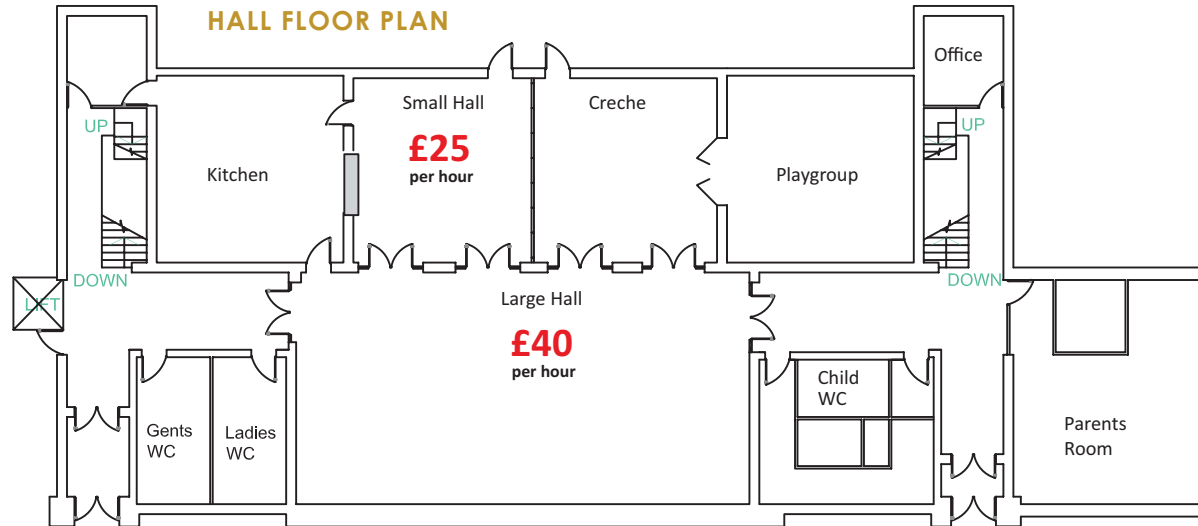

# HALL & ROOM

PRICES & LAYOUT for CORPORATE HOSPITALITY

**CASTLEMERE**  
COMMUNITY CENTRE

Room 3

Room 4

ICT Room

Castlemere Community Centre  
Tweedale Street  
Rochdale. OL11 1HH

Tel: 01706 645200